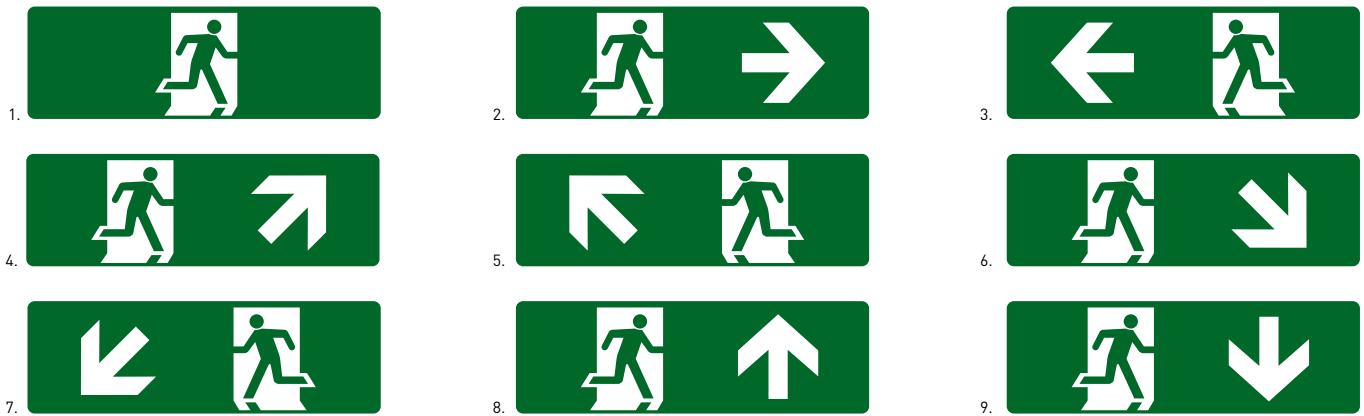

Exit Signs - Luminous glow in the dark

Size	450 x 150		
Description	Metal	Poly	Vinyl
1. Running Man	PE11M	PE11P	PE11V
2. Running Man with Right Arrow	PE12M	PE12P	PE12V
3. Running Man with Left Arrow	PE13M	PE13P	PE13V
4. Running Man with Upward Right Arrow	PE14M	PE14P	PE14V
5. Running Man with Upward Left Arrow	PE15M	PE15P	PE15V