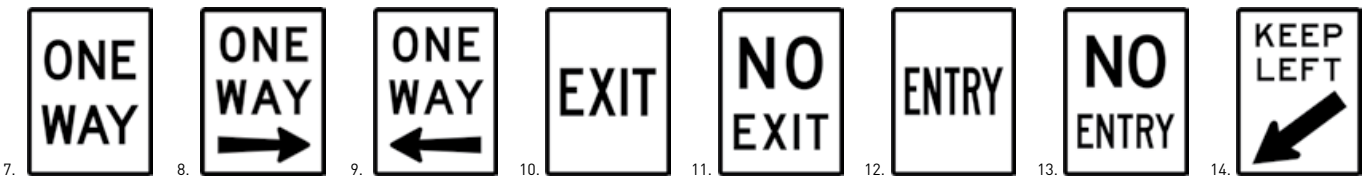

Size	450 x 600	450 x 600
Description	Reflective Class 1 1.6 Aluminium	Non Reflective .6 Colorbond
7. One Way	PRS14	PRS68
8. One Way with Right Arrow	PRS15	PRS69
9. One Way with Left Arrow	PRS16	PRS70
10. Exit	PRS18	PRS71

Size	450 x 600	450 x 600
Description	Reflective Class 1 1.6 Aluminium	Non Reflective .6 Colorbond
11. No Exit	PRS19	PRS72
12. Entry	PRS20	PRS73
13. No Entry	PRS21	PRS74
14. Keep Left with Left Arrow	PRS28	PRS75

Size	600 x 600	600 x 600
Description	Reflective Class 1 1.6 Aluminium	Non Reflective .6 Colorbond
15. Speed Hump	PRS22	PRS76
16. Pedestrians	PRS101	
17. Stop	PRS2	PRS61