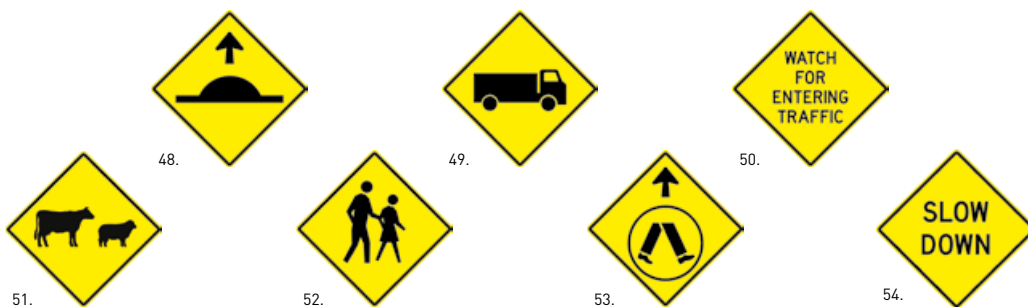

Size	600 x 600	600 x 600
Description	Reflective Class 1 1.6 Aluminium	Non Reflective .6 Colorbond
48. Speed Hump Ahead	PRS88	PRS89
49. Trucks Entering	PRS90	PRS91
50. Watch For Entering Traffic	PRS92	PRS93
51. Stock	PRS94	PRS95

Size	600 x 600	600 x 600
Description	Reflective Class 1 1.6 Aluminium	Non Reflective .6 Colorbond
52. Pedestrians	PRS96	PRS97
53. Pedestrian Crossing Ahead	PRS98	PRS99
54. Slow Down	PRS114	PRS115