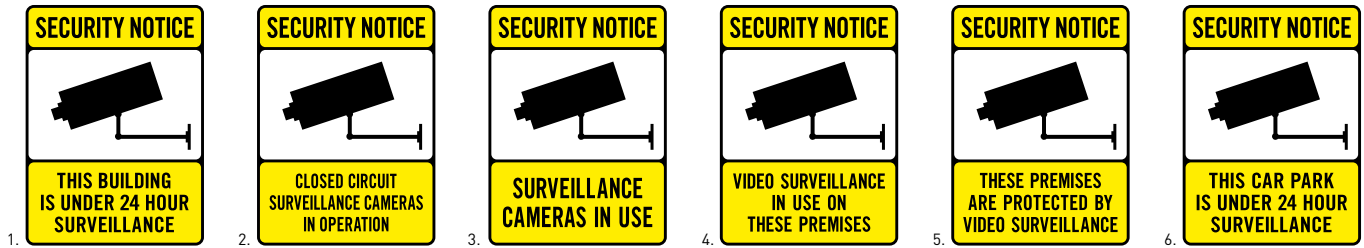

Security Signs

Size		300 x 450			225 x 300		
Description		Metal	Poly	Vinyl	Metal	Poly	Vinyl
1.	This Building Is Under 24 Hour Surveillance	PSS1CM	PSS1CP	PSS1CV	PSS1BM	PSS1BP	PSS1BV
2.	Closed Circuit Surveillance Cameras In Operation	PSS2CM	PSS2CP	PSS2CV	PSS2BM	PSS2BP	PSS2BV
3.	Surveillance Cameras In Use	PSS3CM	PSS3CP	PSS3CV	PSS3BM	PSS3BP	PSS3BV
4.	Video Surveillance In Use On These Premises	PSS4CM	PSS4CP	PSS4CV	PSS4BM	PSS4BP	PSS4BV
5.	These Premises Are Protected By Video Surveillance	PSS5CM	PSS5CP	PSS5CV	PSS5BM	PSS5BP	PSS5BV
6.	This Car Park Is Under 24 Hour Surveillance	PSS6CM	PSS6CP	PSS6CV	PSS6BM	PSS6BP	PSS6BV

Size		300 x 450			225 x 300		
Description		Metal	Poly	Vinyl	Metal	Poly	Vinyl
7.	Restricted Area Keep Out	PSS7CM	PSS7CP	PSS7CV	PSS7BM	PSS7BP	PSS7BV
8.	All Visitors Must Report To Reception	PSS8CM	PSS8CP	PSS8CV	PSS8BM	PSS8BP	PSS8BV
9.	These Premises Are Patrolled By Guard Dogs	PSS9CM	PSS9CP	PSS9CV	PSS9BM	PSS9BP	PSS9BV
10.	No Unauthorised Persons Beyond This Point	PSS10CM	PSS10CP	PSS10CV	PSS10BM	PSS10BP	PSS10BV
11.	This Door Is Alarmed	PSS11CM	PSS11CP	PSS11CV	PSS11BM	PSS11BP	PSS11BV
12.	Vehicles And Contents Are Left Entirely At Owners Risk	PSS12CM	PSS12CP	PSS12CV	PSS12BM	PSS12BP	PSS12BV

Size		300 x 450			225 x 300		
Description		Metal	Poly	Vinyl	Metal	Poly	Vinyl
13.	This Property Is Protected By Electronic Surveillance	PSS13CM	PSS13CP	PSS13CV	PSS13BM	PSS13BP	PSS13BV
14.	Trespassers Will Be Prosecuted	PSS14CM	PSS14CP	PSS14CV	PSS14BM	PSS14BP	PSS14BV
15.	Restricted Area Authorised Personnel Only	PSS15CM	PSS15CP	PSS15CV	PSS15BM	PSS15BP	PSS15BV
16.	This Area Is Under 24 Hour TV Surveillance	PSS16CM	PSS16CP	PSS16CV	PSS16BM	PSS16BP	PSS16BV
17.	Video Surveillance In Use On These Premises	PSS17CM	PSS17CP	PSS17CV	PSS17BM	PSS17BP	PSS17BV
18.	No Admittance Without Security Pass	PSS18CM	PSS18CP	PSS18CV	PSS18BM	PSS18BP	PSS18BV