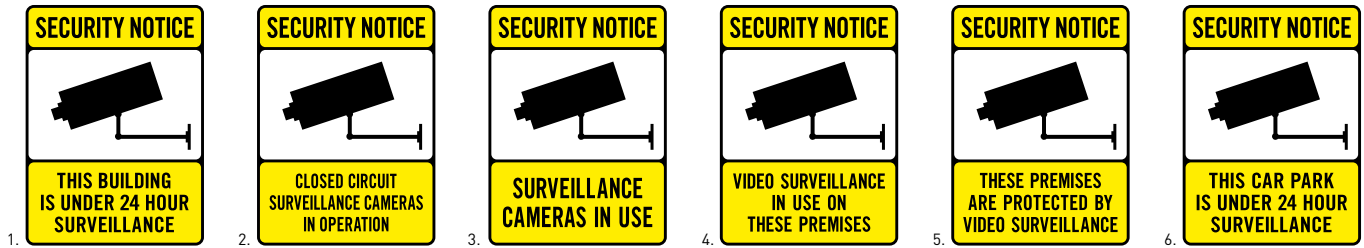

# Security Signs

Size		300 x 450			225 x 300		
Description		Metal	Poly	Vinyl	Metal	Poly	Vinyl
1.	This Building Is Under 24 Hour Surveillance	PSS1CM	PSS1CP	PSS1CV	PSS1BM	PSS1BP	PSS1BV
2.	Closed Circuit Surveillance Cameras In Operation	PSS2CM	PSS2CP	PSS2CV	PSS2BM	PSS2BP	PSS2BV
3.	Surveillance Cameras In Use	PSS3CM	PSS3CP	PSS3CV	PSS3BM	PSS3BP	PSS3BV
4.	Video Surveillance In Use On These Premises	PSS4CM	PSS4CP	PSS4CV	PSS4BM	PSS4BP	PSS4BV
5.	These Premises Are Protected By Video Surveillance	PSS5CM	PSS5CP	PSS5CV	PSS5BM	PSS5BP	PSS5BV
6.	This Car Park Is Under 24 Hour Surveillance	PSS6CM	PSS6CP	PSS6CV	PSS6BM	PSS6BP	PSS6BV

Size		300 x 450			225 x 300		
Description		Metal	Poly	Vinyl	Metal	Poly	Vinyl
7.	Restricted Area Keep Out	PSS7CM	PSS7CP	PSS7CV	PSS7BM	PSS7BP	PSS7BV
8.	All Visitors Must Report To Reception	PSS8CM	PSS8CP	PSS8CV	PSS8BM	PSS8BP	PSS8BV
9.	These Premises Are Patrolled By Guard Dogs	PSS9CM	PSS9CP	PSS9CV	PSS9BM	PSS9BP	PSS9BV
10.	No Unauthorised Persons Beyond This Point	PSS10CM	PSS10CP	PSS10CV	PSS10BM	PSS10BP	PSS10BV
11.	This Door Is Alarmed	PSS11CM	PSS11CP	PSS11CV	PSS11BM	PSS11BP	PSS11BV
12.	Vehicles And Contents Are Left Entirely At Owners Risk	PSS12CM	PSS12CP	PSS12CV	PSS12BM	PSS12BP	PSS12BV

Size		300 x 450			225 x 300		
Description		Metal	Poly	Vinyl	Metal	Poly	Vinyl
13.	This Property Is Protected By Electronic Surveillance	PSS13CM	PSS13CP	PSS13CV	PSS13BM	PSS13BP	PSS13BV
14.	Trespassers Will Be Prosecuted	PSS14CM	PSS14CP	PSS14CV	PSS14BM	PSS14BP	PSS14BV
15.	Restricted Area Authorised Personnel Only	PSS15CM	PSS15CP	PSS15CV	PSS15BM	PSS15BP	PSS15BV
16.	This Area Is Under 24 Hour TV Surveillance	PSS16CM	PSS16CP	PSS16CV	PSS16BM	PSS16BP	PSS16BV
17.	Video Surveillance In Use On These Premises	PSS17CM	PSS17CP	PSS17CV	PSS17BM	PSS17BP	PSS17BV
18.	No Admittance Without Security Pass	PSS18CM	PSS18CP	PSS18CV	PSS18BM	PSS18BP	PSS18BV